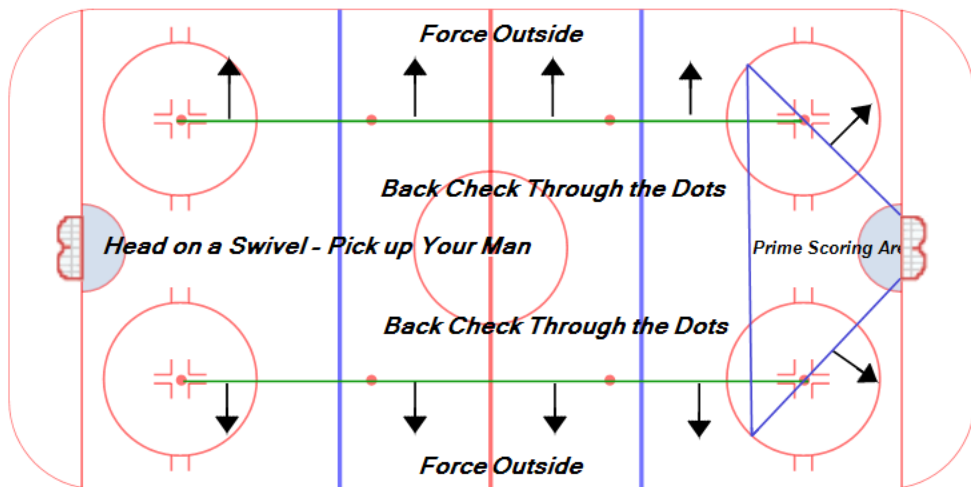

Category #1 :

Title :

Category #2 :

Content elements : _____ Components: _____

Key points :

Description

We must "Protect" the "Center Lane" - Back Check through the Dots and always "Force Outside".

The "Prime Scoring Area" is where the "Best" scoring chances come from. We must protect the "Prime Scoring Area" using the "Man-on-Box-Behind" defensive system.

"Defensive Side Positioning" and having an "Active Stick" allows us to "Takeaway" passing and shooting lanes.

Defensive Players must "Read & React" to the offensive teams puck movement and reposition themselves to maintain good defensive positioning. This will limit scoring chances and force the opposition into making mistakes.